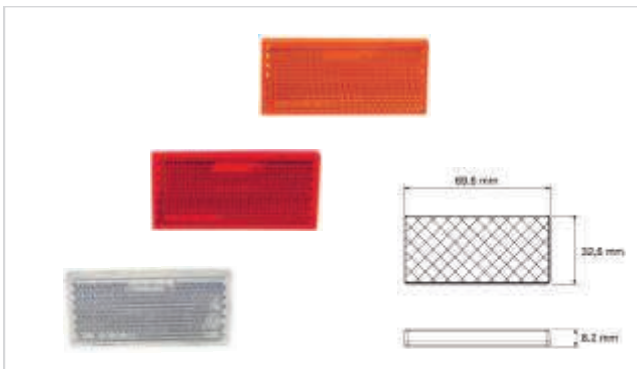

LED ANCILLARY / WORK LIGHTING

Small Surface Mount Reflex Reflector