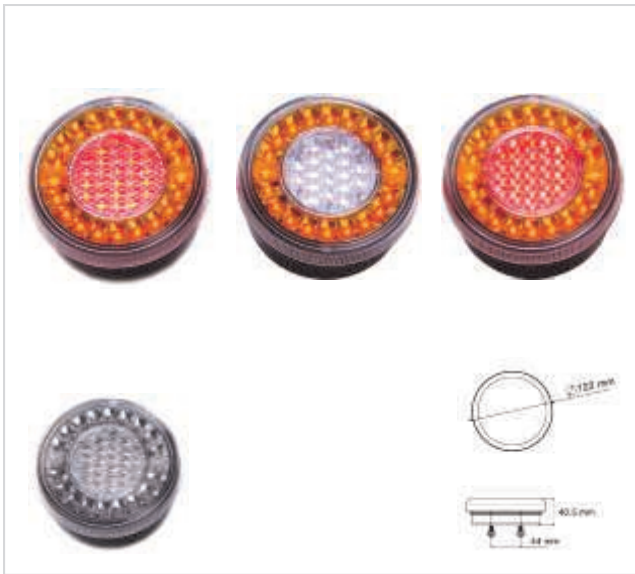

LED COMBINATION LAMPS

30 Series Combination Lamps

Part Number	Stop/ Tail	Reverse	Fog	Indicator
CV.30S/TL.DV Dia. 122mm x 40.5mm	✓			✓
CV.30IR.DV Dia. 122mm x 40.5mm		✓		✓
CV.30IF.DV Dia. 122mm x 40.5mm			✓	✓