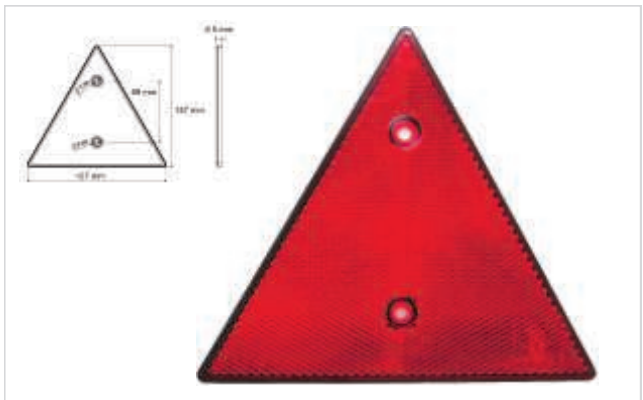

Reflex Triangle Reflector	
Colour	Part Number
Red	CV.RRTR 157x137x6.5mm (LHD)