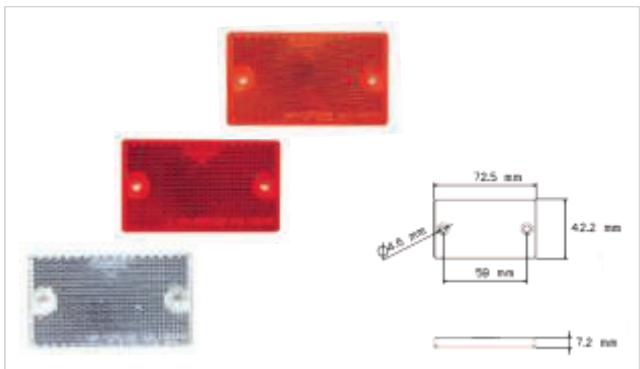

Large Surface Mount Reflex Reflector

LED ANCILLARY / WORK LIGHTING