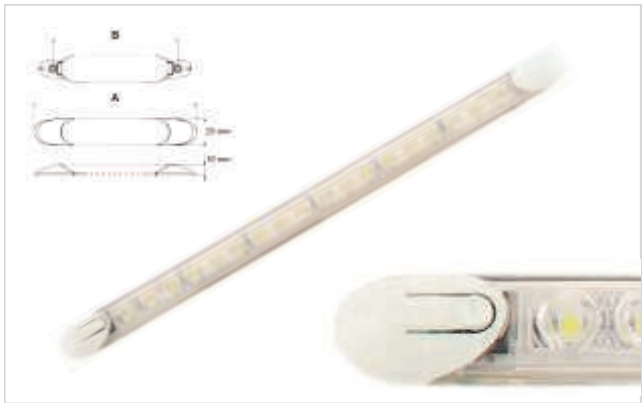

400mm Interior Strip Light	
Colour	Part Number
White	CV.IS400.12V or CV.IS400.24V 400x25x10mm (LHD)