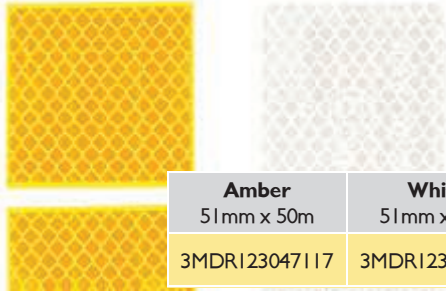

Curtain Grade

Amber	White
51mm x 50m	51mm x 50m
3MDR123047117	3MDR123041003