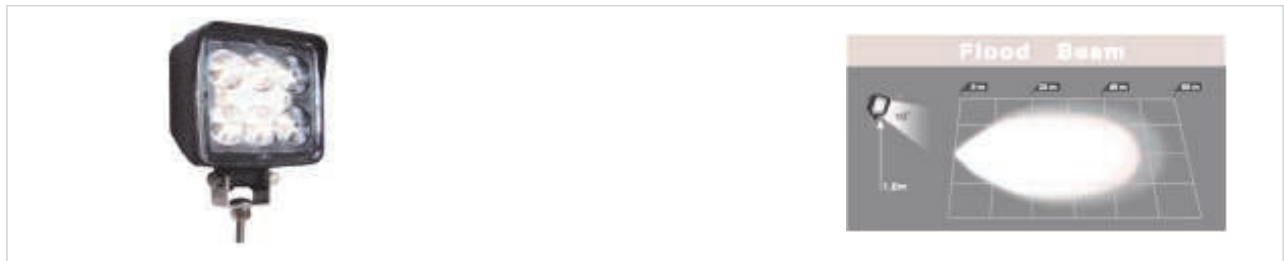

Colour	Part Number
Amber	CV.RRSA 69.6x32.6x8.2mm (LHD)
Red	CV.RRSR 69.6x32.6x8.2mm (LHD)
White	CV.RRSW 69.6x32.6x8.2mm (LHD)

Colour	Part Number
Amber	CV.RRLA 72.5x42.2x8.2mm (LHD)
Red	CV.RRLR 72.5x42.2x8.2mm (LHD)
White	CV.RRLW 72.5x42.2x8.2mm (LHD)

Rectangular 6 LED Work Light

Colour	Part Number
White	WL.LED6.DV