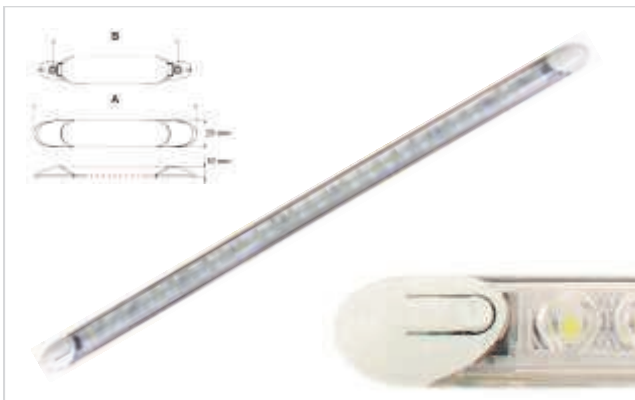

600mm Interior Strip Light	
Colour	Part Number
White	CV.IS600.12V or CV.IS600.24V 600x25x10mm (LHD)