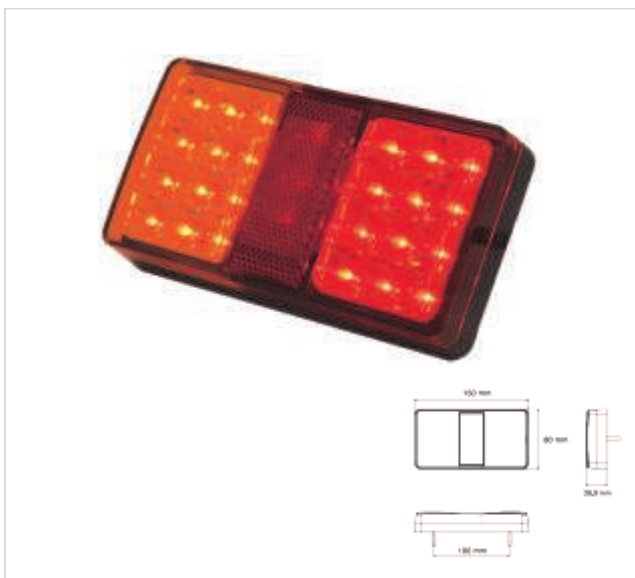

Version I

LED CV lighting

LED COMBINATION LAMPS

20 Series

Part Number	Stop/ Tail	Reverse	Fog	Indicator
CV.20S/TIF.DV 284x104x27mm (LWD)	✓		✓	✓
CV.20S/TIR.DV 284x104x27mm (LWD)	✓	✓		✓
CV.20S/TI.DV 194x104x27mm (LWD)	✓			✓

Compact Rectangular Combination Lamp

Part Number	Stop/ Tail	Reverse	Fog	Indicator
CV.COR.DV 150x80x26.9mm (LWD)	✓			✓

20 Series Singles

Part Number	Stop/ Tail	Reverse	Fog	Indicator
CV.20R.DV 104x104x27mm (LWD)		✓		
CV.20F.DV 104x104x27mm (LWD)			✓	

Type	Part Number
Left-hand	CV.OML.DV 172x167x46.6mm (LHD)
Right-hand	CV.OMR.DV 172x167x46.6mm (LHD)

LED ANCILLARY LIGHTING

Number Plate Lamp	
Colour	Part Number
White	CV.RPL.12V 87x38.3x38.8mm (LHD)

Surface Mount Interior Lamp	
Colour	Part Number
White	CV.IS.12V 117.4x70x24mm (LHD)