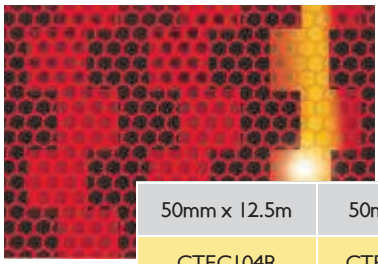

Stocked Items	
2100 x 350 x 1.5mm	2100 x 500 x 1.5mm
HY3	HY2

ECE 104 Marking Tape

Amber Rigid Grade

50mm x 12.5m	50mm x 50m
CTEC104A	CTEC104A50

Amber Rigid Grade

55mm x 50m
3M-DR123043009

Red Rigid Grade

50mm x 12.5m	50mm x 50m
CTEC104R	CTEC104R50

Red Rigid Grade

55mm x 50m
3M-DR123040708

White Rigid Grade

50mm x 12.5m	50mm x 50m
CTEC104W	CTEC104W50

White Rigid Grade

55mm x 50m
3M-DR123040047

Curtain Grade

Amber	White
50mm x 50m	50mm x 50m
CTCGEC104A50	CTCGEC104W50