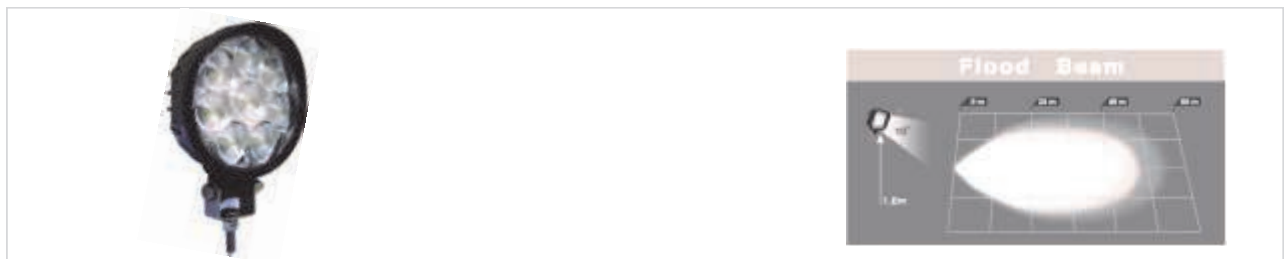

Round 8 LED Work Light

Colour	Part Number
White	WL.LED8.DV