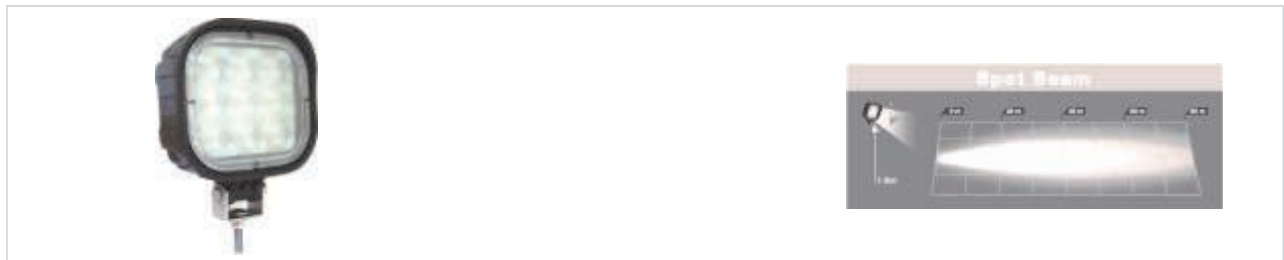

Square 9 LED Work Light

Colour	Part Number
White	WL.LED9.DV